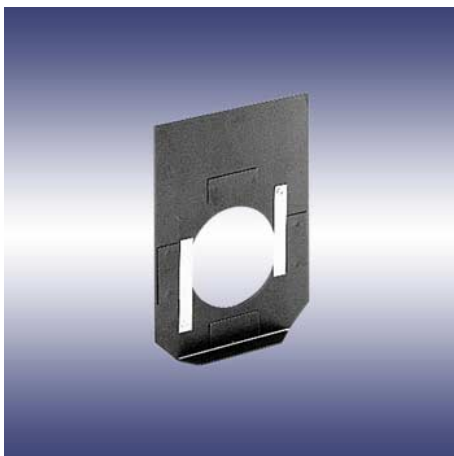

Gobo holder for Profile (R)

Iris for Profile (R).

Filter holder for STR 650-1000 PF.

Reference: 01000035

Reference: 01000051
Weight: 0.3 Kg.

Dimensions: 222x125 mm

Reference: 01000050
Weight: 0.25 Kg.

Dimensions: 225x125 mm