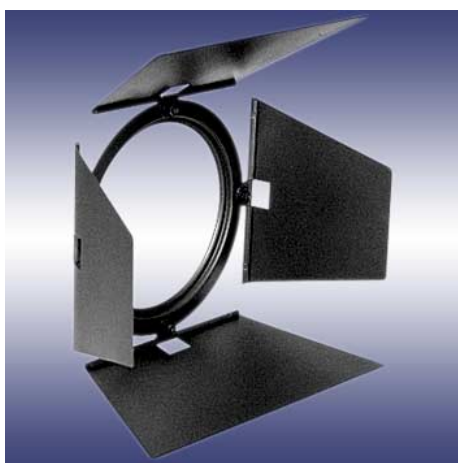

LIGHTING - THEATRE

STR 650-1000 V // STR 650-1000 R Iris // STR 650-1000 R PG // STR 650-1000 PF

Accessories for Theatre series projectors

Accessories for 650-1000 projectors.

Barndoor for PC and Fresnel models

Gobo holder for Profile (R)

Iris for Profile (R).

Filter holder for STR 650-1000 PF.

Reference: 01000035

Reference: 01000051
Weight: 0.3 Kg.

Dimensions: 222x125 mm

Reference: 01000050
Weight: 0.25 Kg.

Dimensions: 225x125 mm